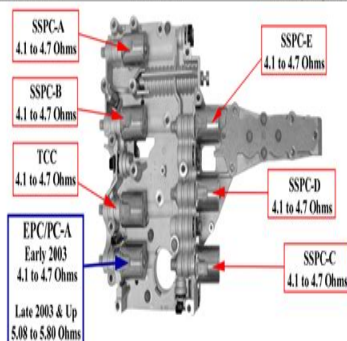

Solenoid	Controls	Pressure vs. Current
SSPC-A	Coast Clutch	Inversly Proportional
SSPC-B	Overdrive Clutch	Directly Proportional
SSPC-C	Intermediate Clutch	Directly Proportional
SSPC-D	Direct Clutch	Inversly Proportional
SSPC-E	Low/Reverse Clutch	Directly Proportional
TCC	Torque Converter Clutch	Directly Proportional
EPC/PC-A	Line Pressure	Inversly Proportional